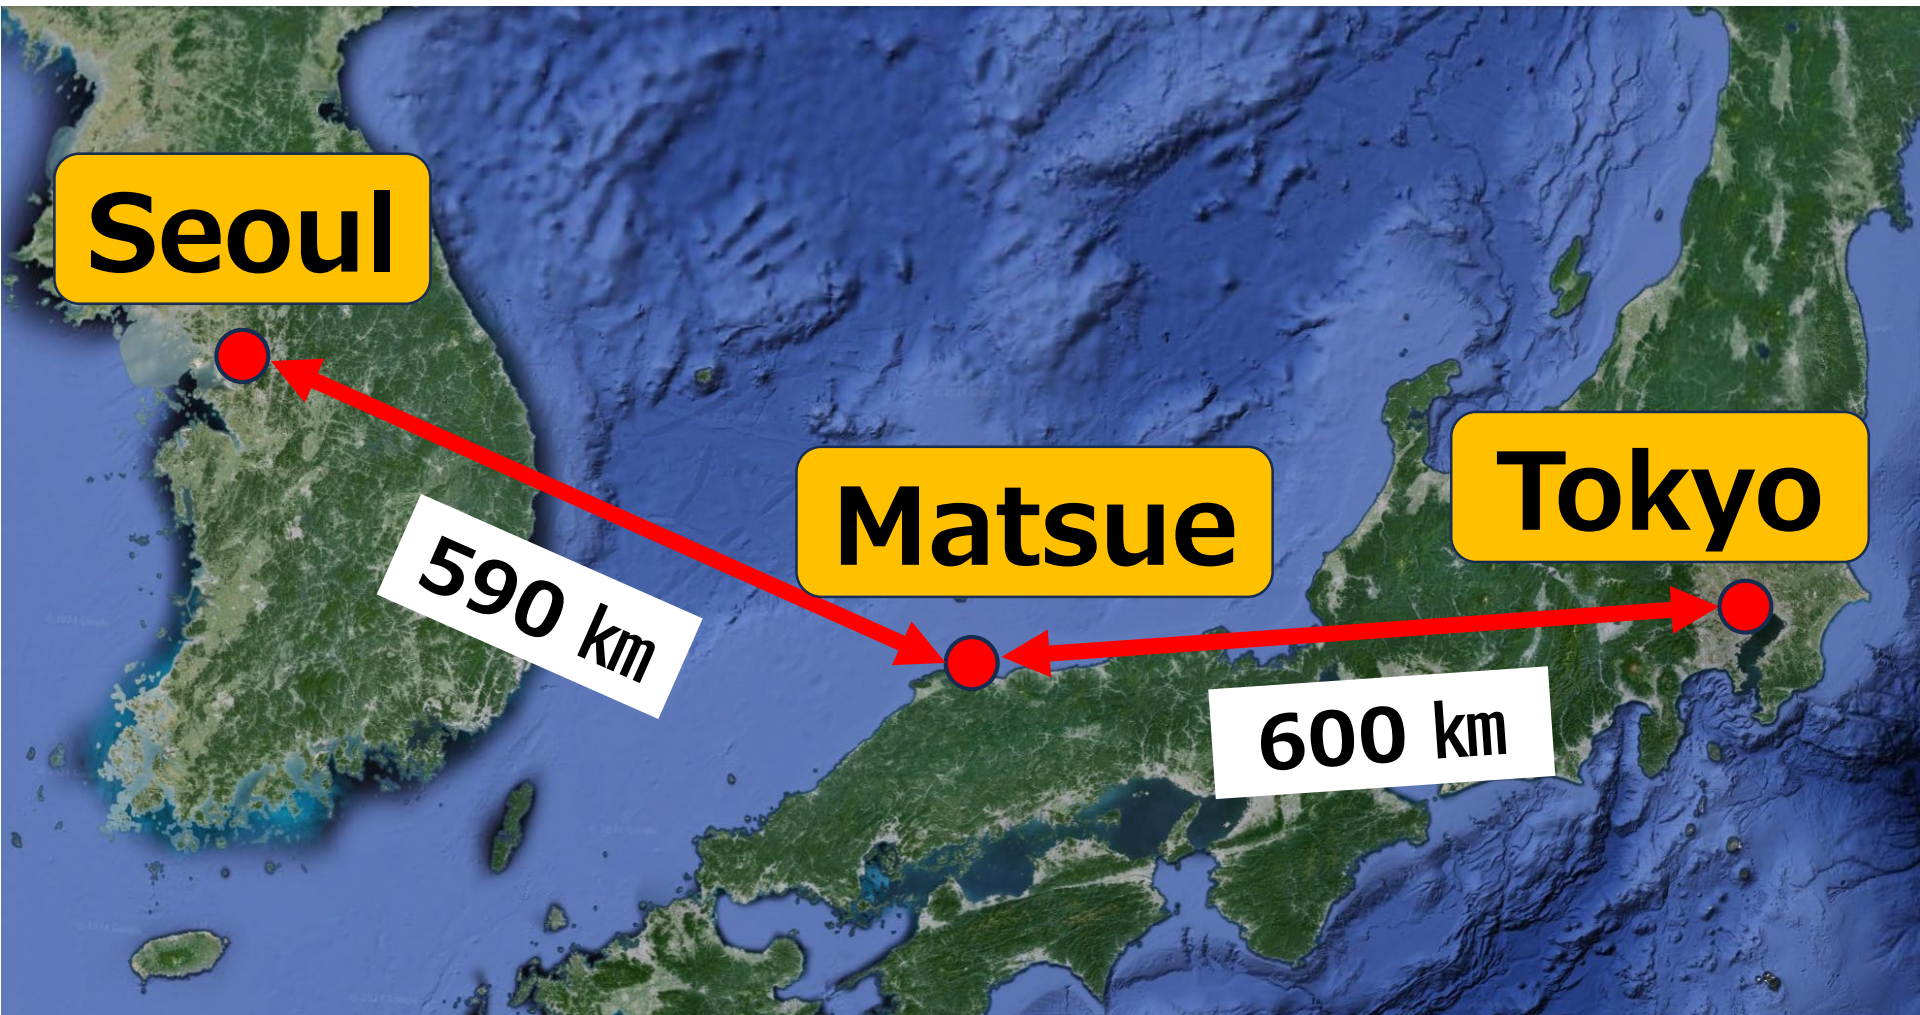

OTANI Hiroki

Shimane University

Matsue(松江) Campus

Izumo(出雲) Campus

Our Partner Universities in Korea

■ University Level Agreement (9 universities)

- ① Busan National University of Education
- ② Gyeongsang National University
- ③ Kyungpook National University
- ④ Jeonbuk National University
- ⑤ Pukyong National University
- ⑥ Sejong University
- ⑦ Kwangwoon University
- ⑧ Hankuk University of Foreign Studies
- ⑨ Yeungnam University