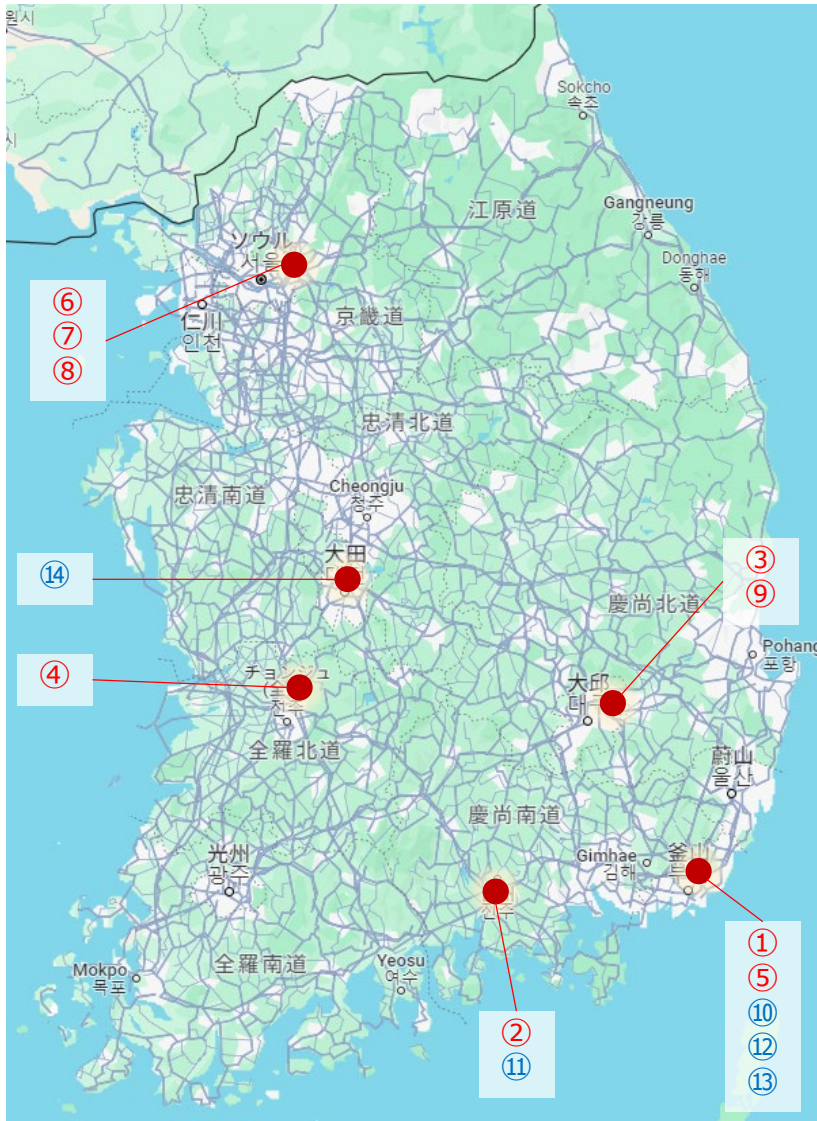

OTANI Hiroki

Shimane University

Matsue(松江) Campus

Izumo(出雲) Campus

Our Partner Universities in Korea

■ University Level Agreement (9 universities)

- ① Busan National University of Education
- ② Gyeongsang National University
- ③ Kyungpook National University
- ④ Jeonbuk National University
- ⑤ Pukyong National University
- ⑥ Sejong University
- ⑦ Kwangwoon University
- ⑧ Hankuk University of Foreign Studies
- ⑨ Yeungnam University