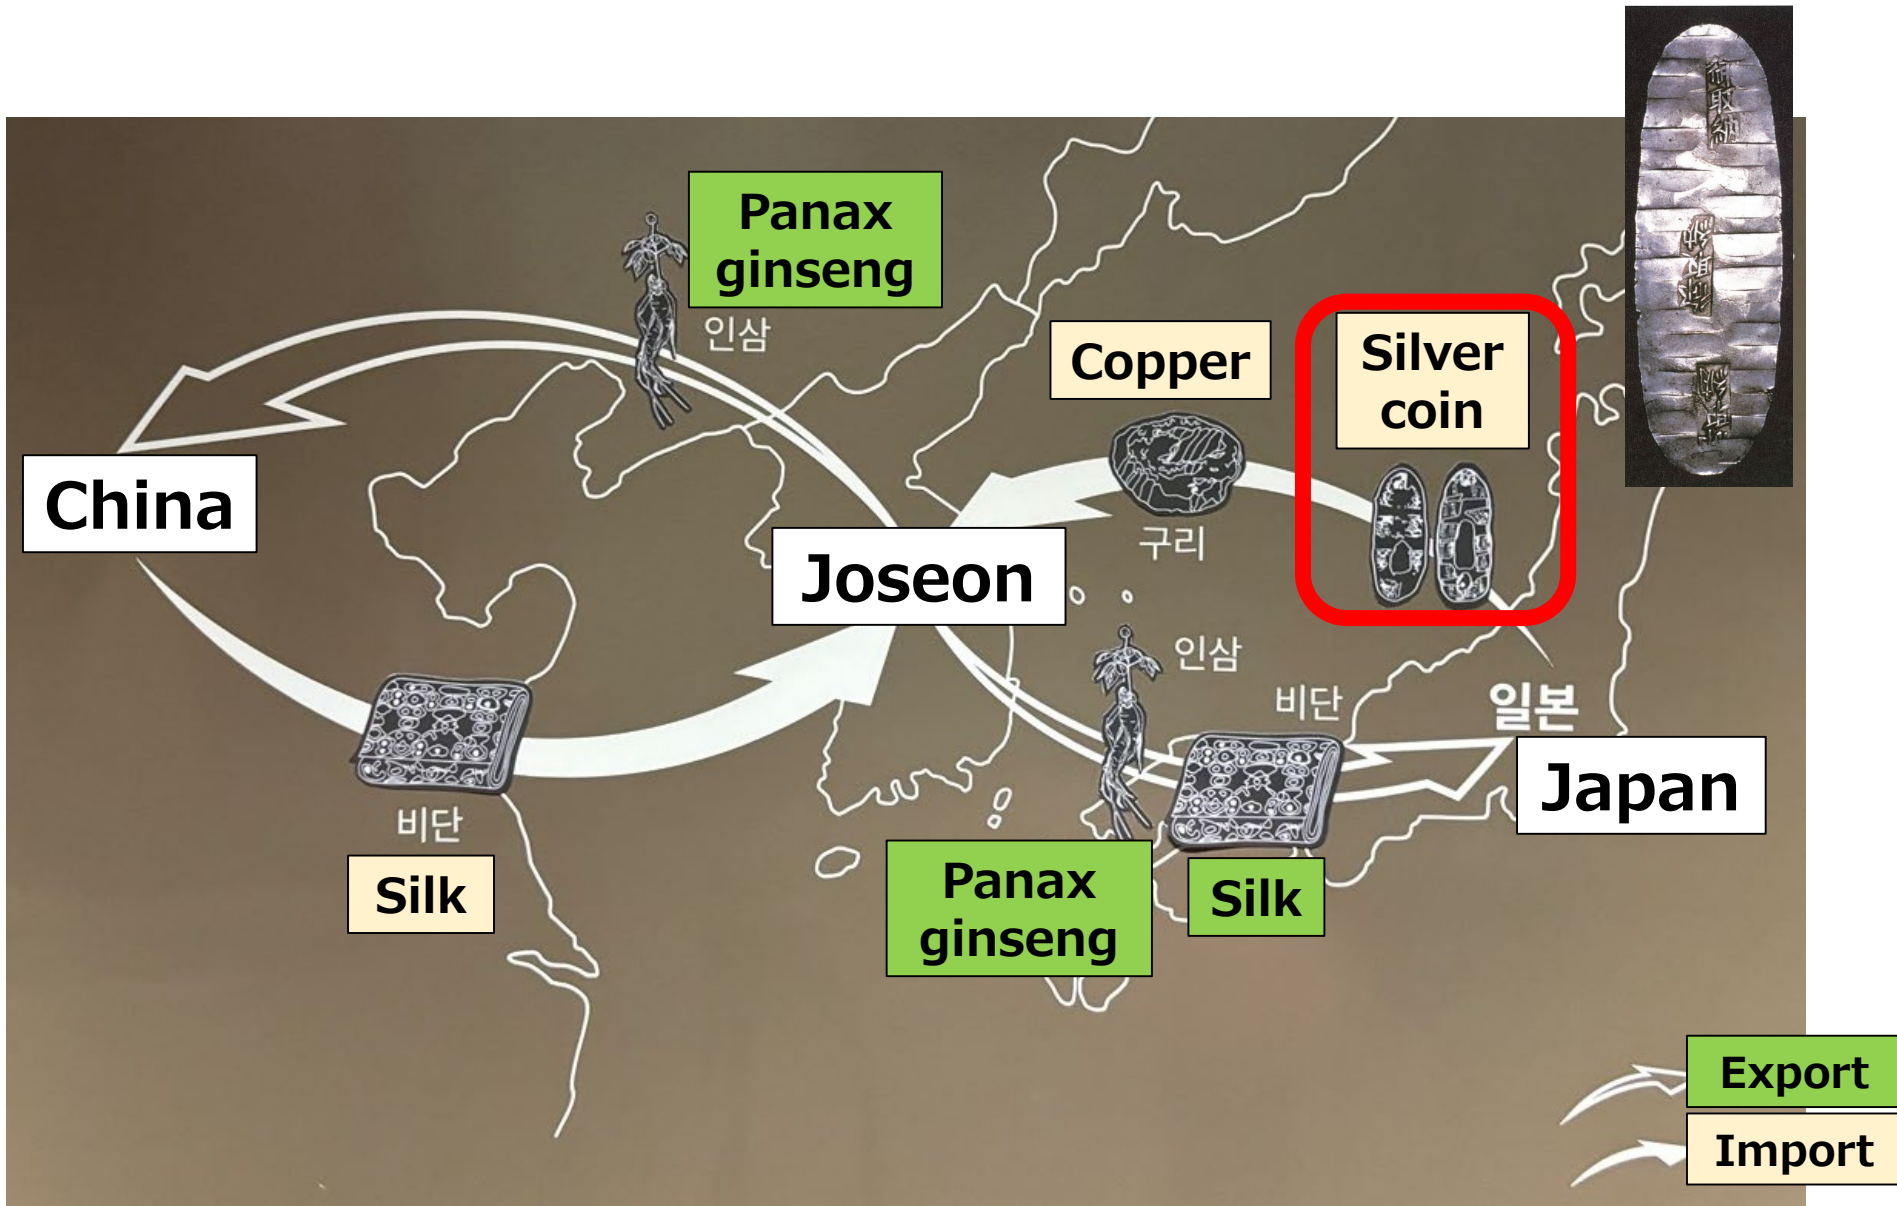

Exhibition Panel, National Museum of Korea